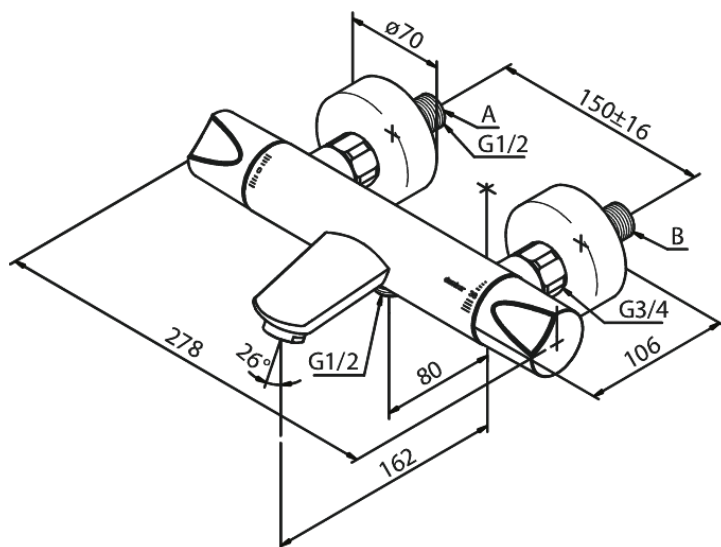

Product features

FM Mattsson Denmark ApS
Hvidkærvej 48, 5250 Odense SV, DK-56416218

+45 88 33 00 34 danmark@fmmattssongroup.com

Mere information på damixa.com

damixa