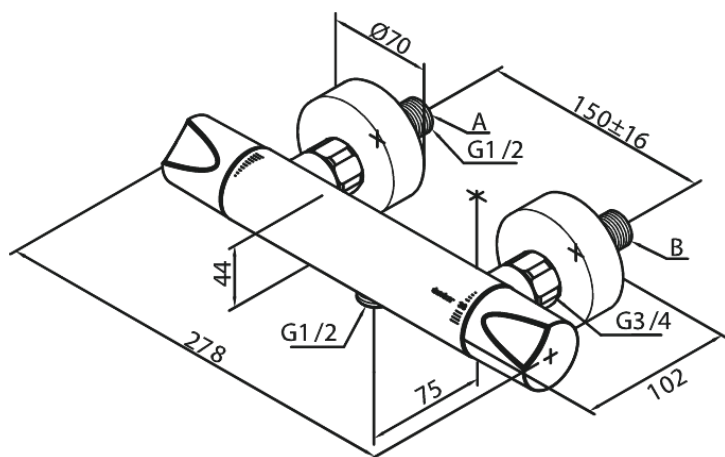

Product features

FM Mattsson Denmark ApS
Hvidkærvej 48, 5250 Odense SV, DK-56416218

+45 88 33 00 34 danmark@fmmattssongroup.com

Mere information på damixa.com

damixa