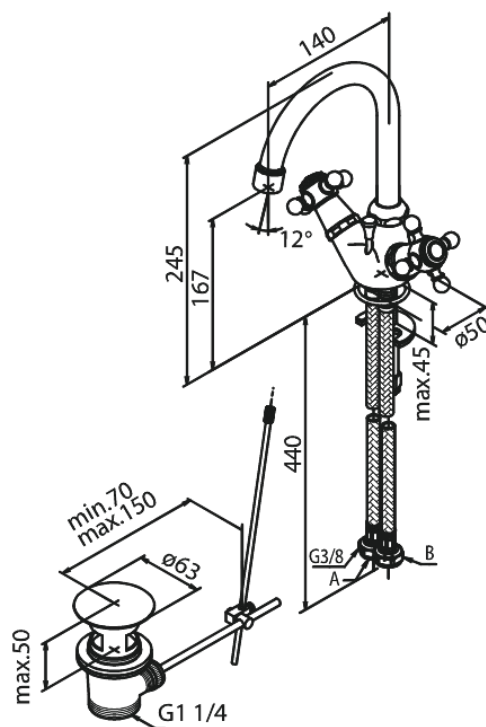

Tradition

Basin Mixer with pop up waste

Article no.: 370200000
Finish: Chrome
Series: Tradition

EAN no.: 5708516213000

Standard features:

2 handle
Water consumption max.12 l/min
Pop up waste
Ceramic head part