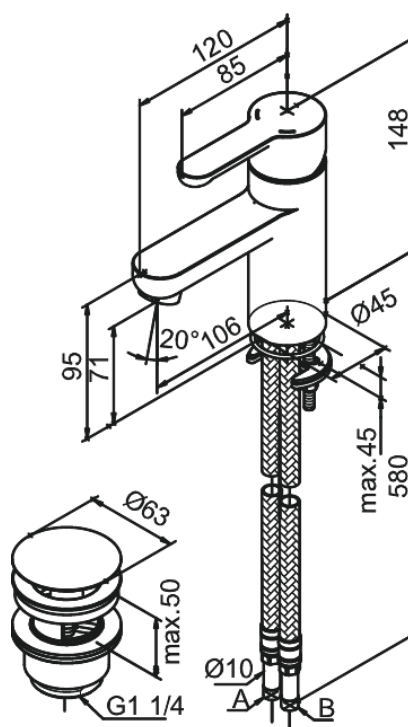

Product features

FM Mattsson Denmark ApS
Hvidkærvej 48, 5250 Odense SV, DK-56416218

+45 88 33 00 34 danmark@fmmattssongroup.com

Mere information på damixa.com

damixa