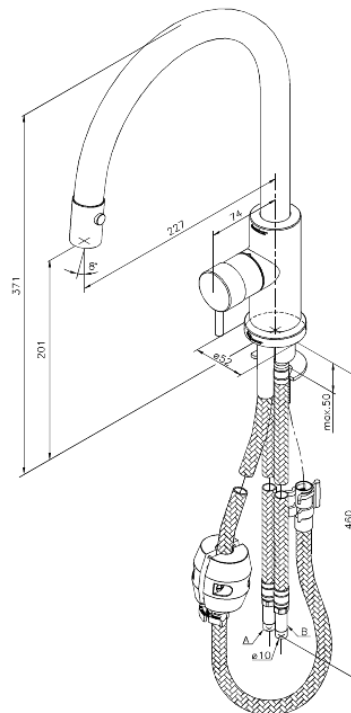

Product features

FM Mattsson Denmark ApS
Hvidkærvej 48, 5250 Odense SV, DK-56416218

+45 88 33 00 34 danmark@fmmattssongroup.com

Mere information på damixa.com

damixa