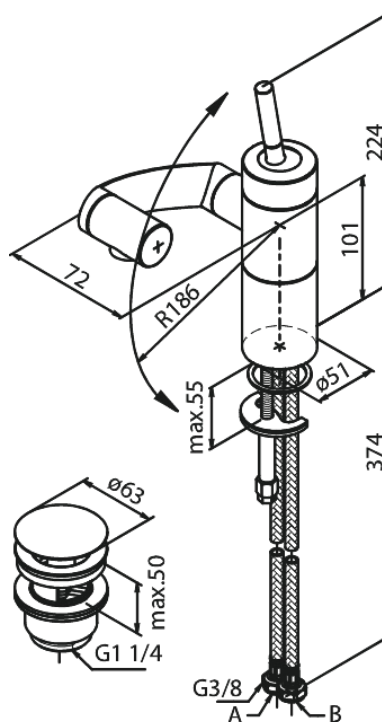

Product features

FM Mattsson Denmark ApS
Hvidkærvej 48, 5250 Odense SV, DK-56416218

+45 88 33 00 34 danmark@fmmattssongroup.com

Mere information på damixa.com

damixa