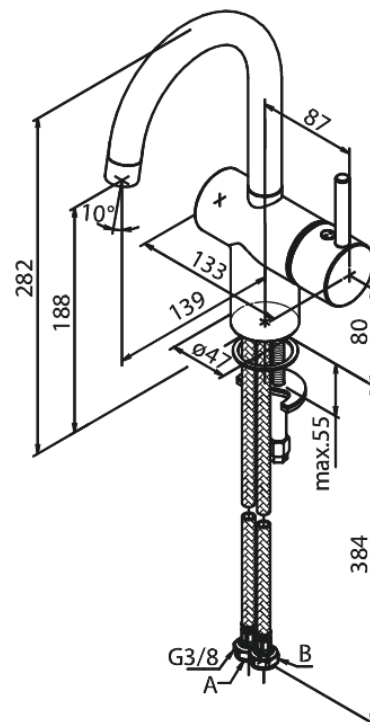

Product features

FM Mattsson Denmark ApS
Hvidkærvej 48, 5250 Odense SV, DK-56416218

+45 88 33 00 34 danmark@fmmattssongroup.com

Mere information på damixa.com

damixa