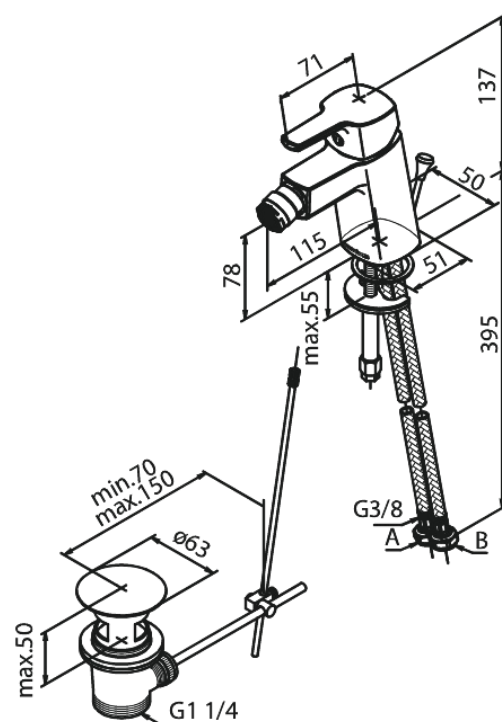

Product features

FM Mattsson Denmark ApS
Hvidkærvej 48, 5250 Odense SV, DK-56416218

+45 88 33 00 34 danmark@fmmattssongroup.com

Mere information på damixa.com

damixa