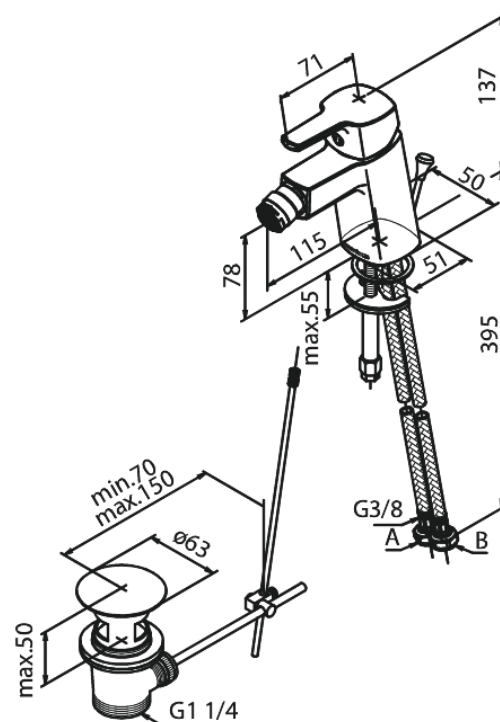

Product features

FM Mattsson Denmark ApS
Hvidkærvej 48, 5250 Odense SV, DK-56416218

+45 88 33 00 34 damixa-international@fmmattsongroup.com

Mere information på damixa.com

damixa