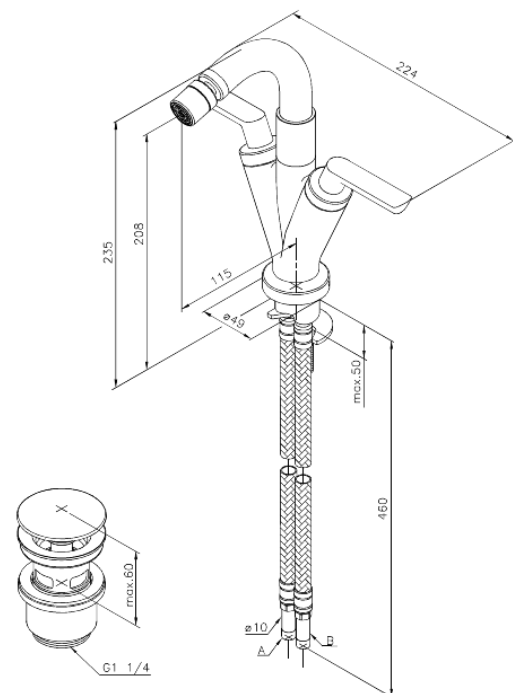

Product features

FM Mattsson Denmark ApS
Hvidkærvej 48, 5250 Odense SV, DK-56416218

+45 88 33 00 34 danmark@fmmattssongroup.com

Mere information på damixa.com

damixa