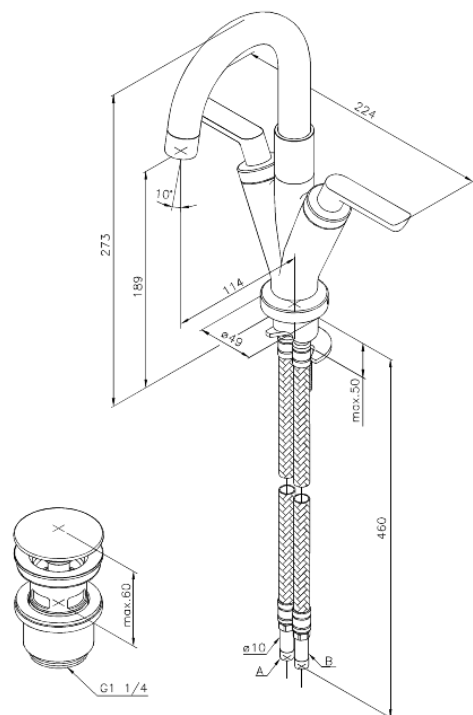

Product features

FM Mattsson Denmark ApS
Hvidkærvej 48, 5250 Odense SV, DK-56416218

+45 88 33 00 34 danmark@fmmattssongroup.com

Mere information på damixa.com

damixa