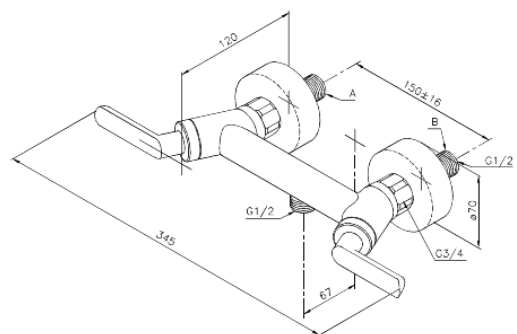

FM Mattsson Denmark ApS
Hvidkærvej 48, 5250 Odense SV, DK-56416218

+45 88 33 00 34 damixa-international@fmmattsongroup.com

Mere information på damixa.com

damixa