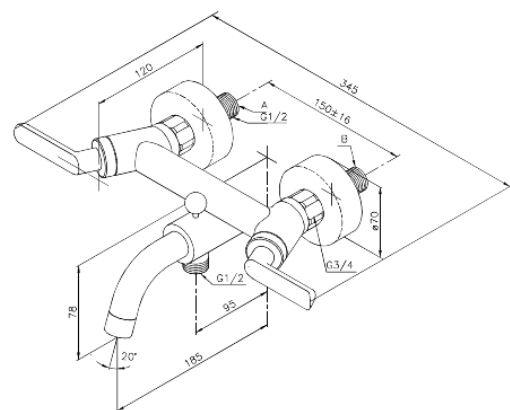

FM Mattsson Denmark ApS
Hvidkærvej 48, 5250 Odense SV, DK-56416218

+45 88 33 00 34 danmark@fmmattssongroup.com

Mere information på damixa.com

damixa