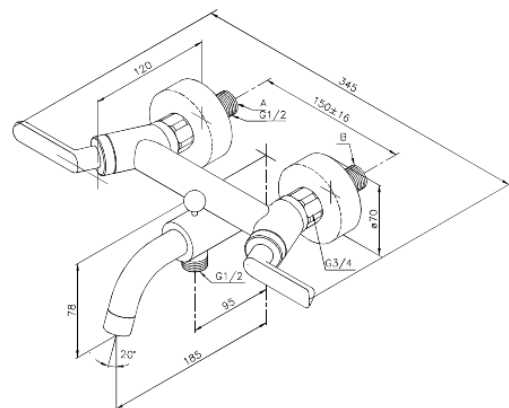

FM Mattsson Denmark ApS
Hvidkærvej 48, 5250 Odense SV, DK-56416218

+45 88 33 00 34 damixa-international@fmmattsongroup.com

Mere information på damixa.com

damixa