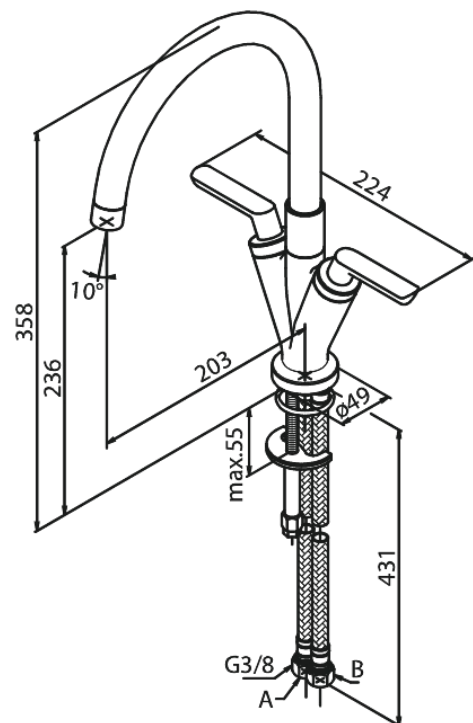

FM Mattsson Denmark ApS
Hvidkærvej 48, 5250 Odense SV, DK-56416218

+45 88 33 00 34 damixa-international@fmmattsongroup.com

Mere information på damixa.com

damixa