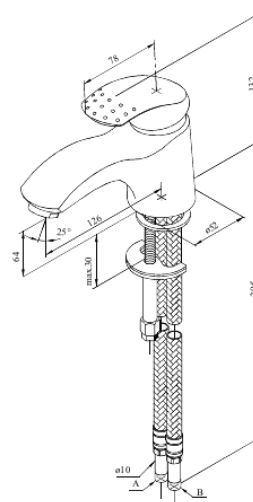

Product features

FM Mattsson Denmark ApS
Hvidkærvej 48, 5250 Odense SV, DK-56416218

+45 88 33 00 34 danmark@fmmattssongroup.com

Mere information på damixa.com

damixa