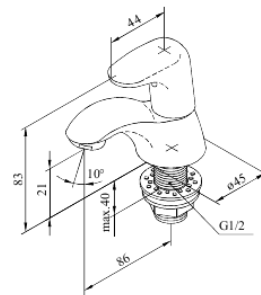

Jupiter

Pillar Tap

Article no.: 158300000
Finish: Chrome
Series: Jupiter

EAN no.: 5708516560883

Standard features:

1 handle
Ceramic head part

FM Mattsson Denmark ApS
Hvidkærvej 48, 5250 Odense SV, DK-56416218