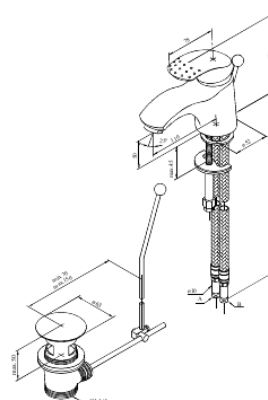

FM Mattsson Denmark ApS
Hvidkærvej 48, 5250 Odense SV, DK-56416218

+45 88 33 00 34 danmark@fmmattssongroup.com

Mere information på damixa.com

damixa