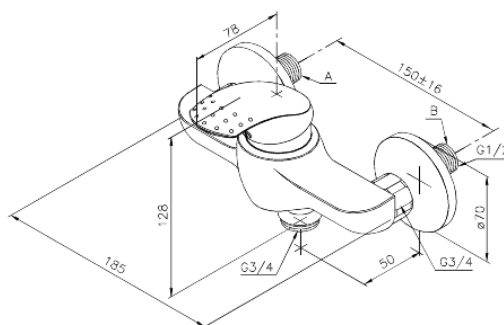

FM Mattsson Denmark ApS
Hvidkærvej 48, 5250 Odense SV, DK-56416218

+45 88 33 00 34 danmark@fmmattssongroup.com

Mere information på damixa.com

damixa