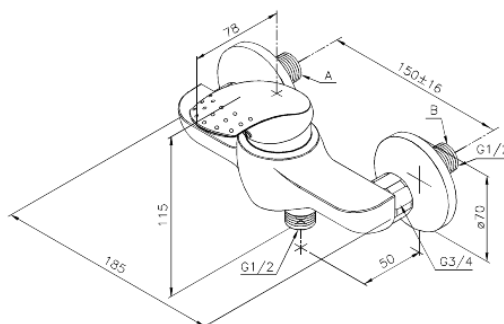

FM Mattsson Denmark ApS
Hvidkærvej 48, 5250 Odense SV, DK-56416218

+45 88 33 00 34 danmark@fmmattssongroup.com

Mere information på damixa.com

damixa