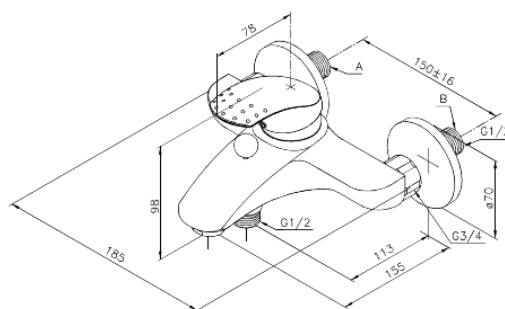

FM Mattsson Denmark ApS
Hvidkærvej 48, 5250 Odense SV, DK-56416218

+45 88 33 00 34 danmark@fmmattssongroup.com

Mere information på damixa.com

damixa