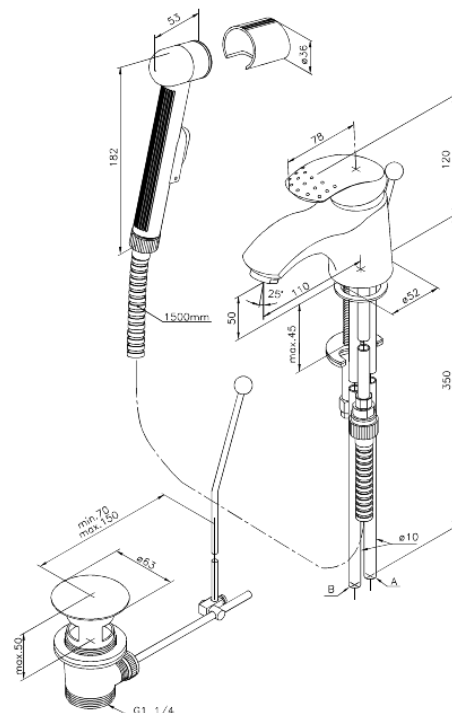

Product features

FM Mattsson Denmark ApS
Hvidkærvej 48, 5250 Odense SV, DK-56416218

+45 88 33 00 34 danmark@fmmattssongroup.com

Mere information på damixa.com

damixa