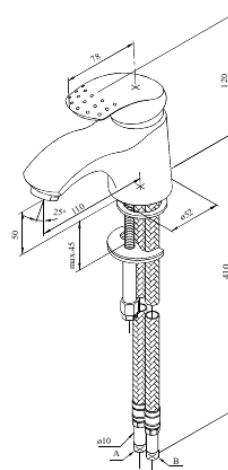

FM Mattsson Denmark ApS
Hvidkærvej 48, 5250 Odense SV, DK-56416218

+45 88 33 00 34 danmark@fmmattssongroup.com

Mere information på damixa.com

damixa