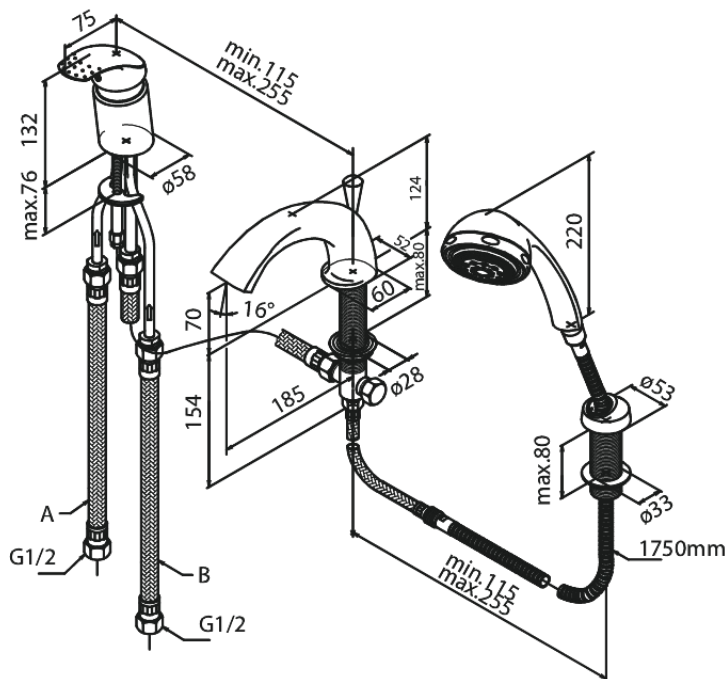

FM Mattsson Denmark ApS
Hvidkærvej 48, 5250 Odense SV, DK-56416218

+45 88 33 00 34 danmark@fmmattssongroup.com

Mere information på damixa.com

damixa