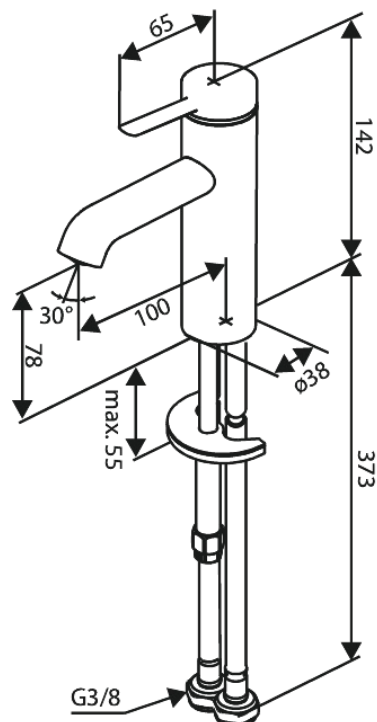

Product features

FM Mattsson Denmark ApS
Hvidkærvej 48, 5250 Odense SV, DK-56416218

+45 88 33 00 34 danmark@fmmattssongroup.com

Mere information på damixa.com

damixa