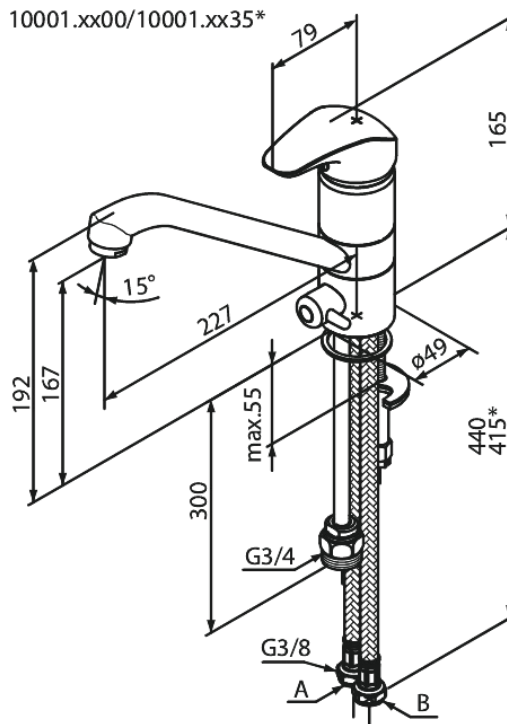

Product features

10001.xx00/10001.xx35*

FM Mattsson Denmark ApS
Hvidkærvej 48, 5250 Odense SV, DK-56416218

+45 88 33 00 34 danmark@fmmattssongroup.com

Mere information på damixa.com

damixa