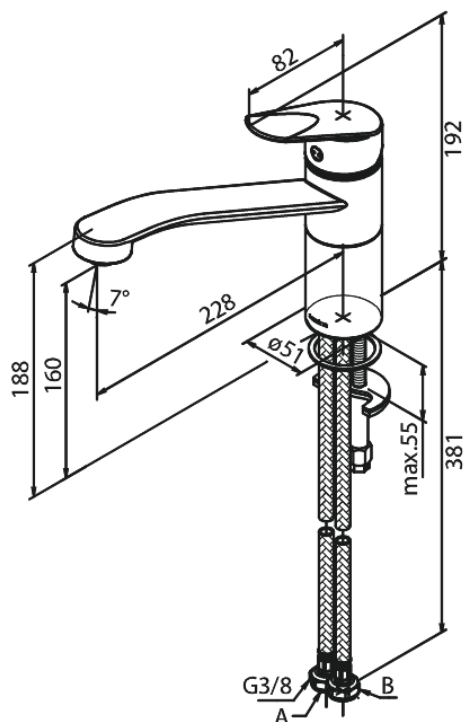

FM Mattsson Denmark ApS
Hvidkærvej 48, 5250 Odense SV, DK-56416218

+45 88 33 00 34 danmark@fmmattssongroup.com

Mere information på damixa.com

damixa