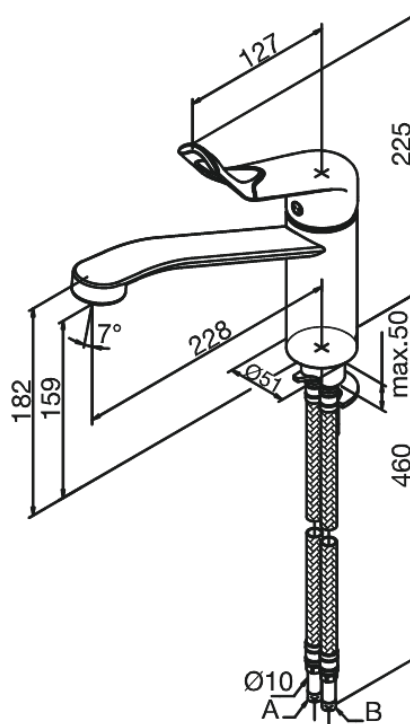

Product features

FM Mattsson Denmark ApS
Hvidkærvej 48, 5250 Odense SV, DK-56416218

+45 88 33 00 34 damixa-international@fmmattsongroup.com

Mere information på damixa.com

damixa