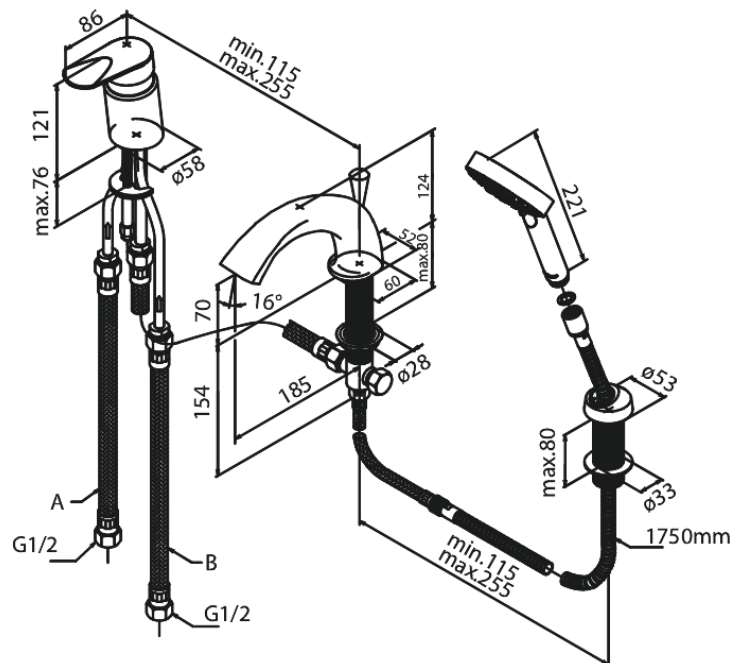

Product features

FM Mattsson Denmark ApS
Hvidkærvej 48, 5250 Odense SV, DK-56416218

+45 88 33 00 34 danmark@fmmattssongroup.com

Mere information på damixa.com

damixa