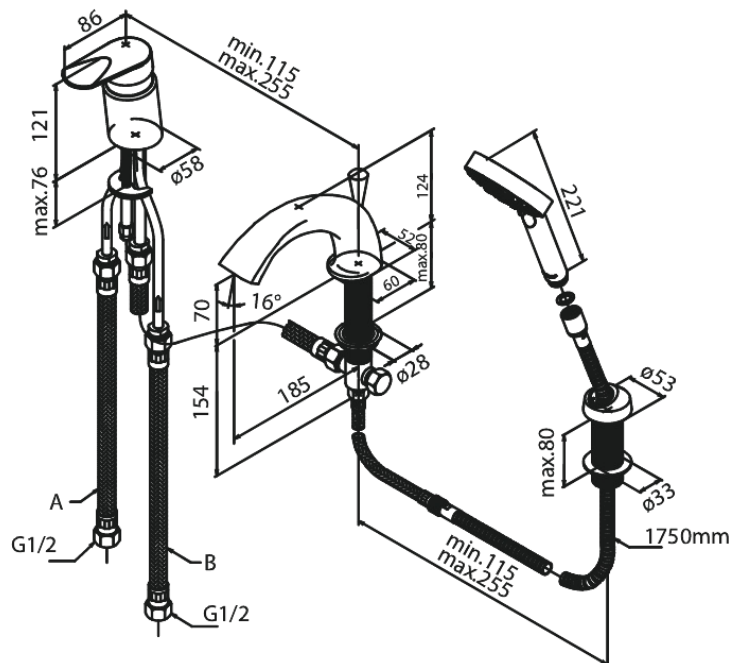

Product features

FM Mattsson Denmark ApS
Hvidkærvej 48, 5250 Odense SV, DK-56416218

+45 88 33 00 34 damixa-international@fmmattsongroup.com

Mere information på damixa.com

damixa