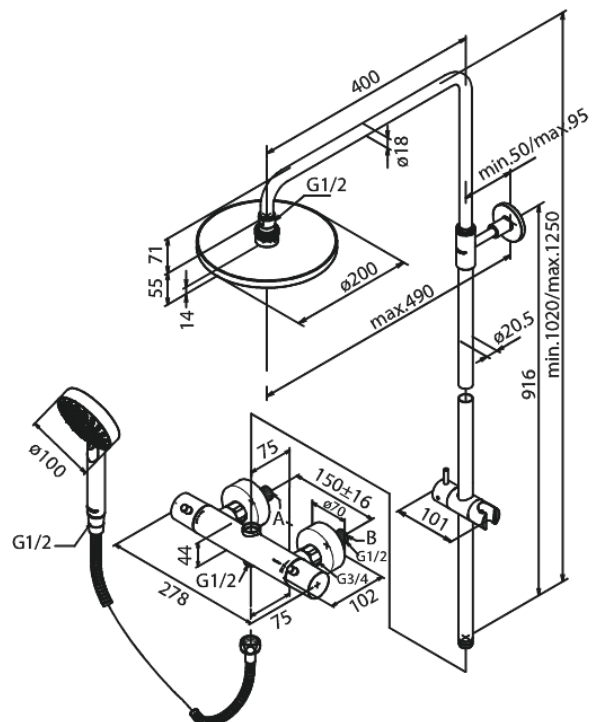

Product features

FM Mattsson Denmark ApS
Hvidkærvej 48, 5250 Odense SV, DK-56416218

+45 88 33 00 34 danmark@fmmattssongroup.com

Mere information på damixa.com

damixa