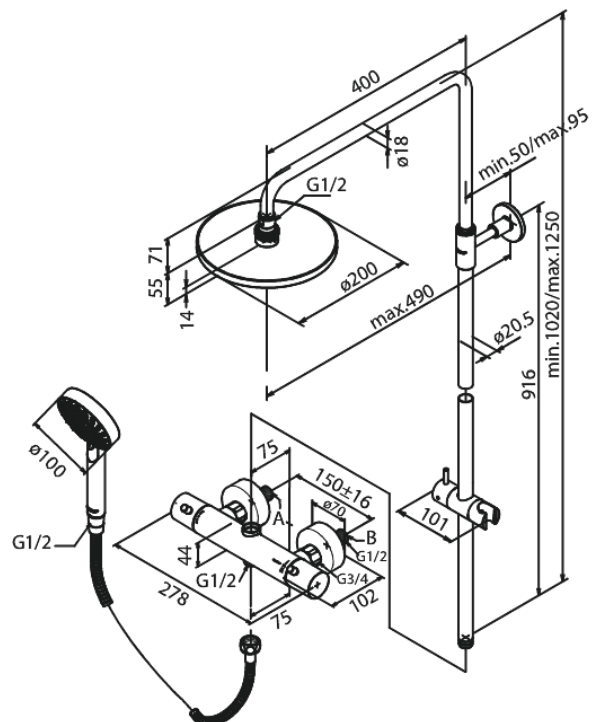

Product features

FM Mattsson Denmark ApS
Hvidkærvej 48, 5250 Odense SV, DK-56416218

+45 88 33 00 34 damixa-international@fmmattsongroup.com

Mere information på damixa.com

damixa