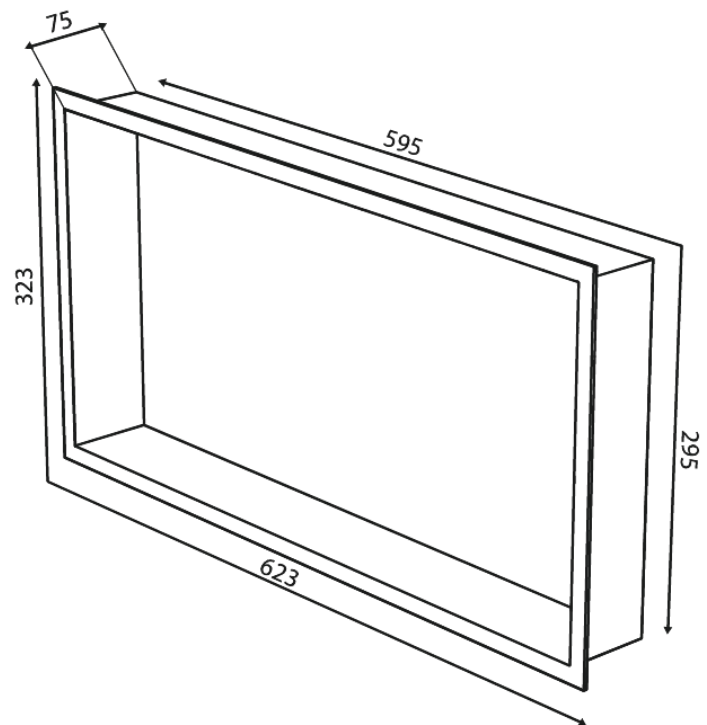

Zen

Built-in shower shelf

Article no.: 487478800
Finish: Brushed Bronze
Series: Zen

EAN no.: 5708516847854

FM Mattsson Denmark ApS
Hvidkærvej 48, 5250 Odense SV, DK-56416218

+45 88 33 00 34 danmark@fmmattssongroup.com