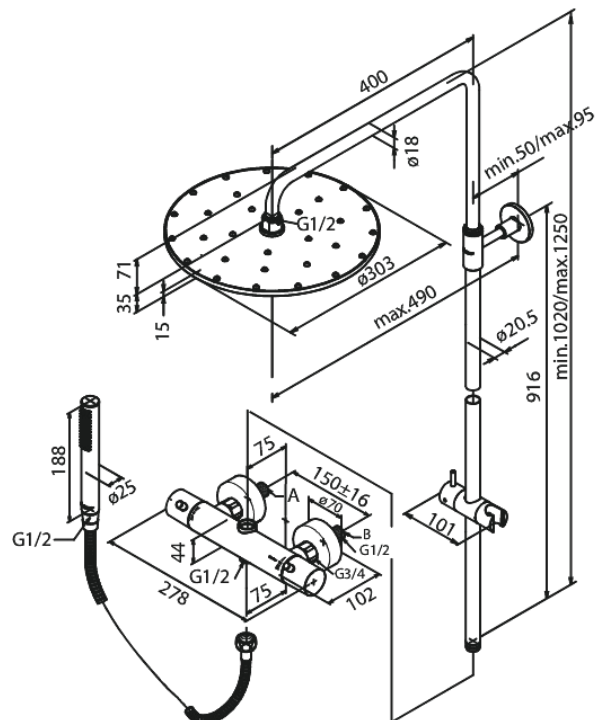

Product features

FM Mattsson Denmark ApS
Hvidkærvej 48, 5250 Odense SV, DK-56416218

+45 88 33 00 34 danmark@fmmattssongroup.com

Mere information på damixa.com

damixa