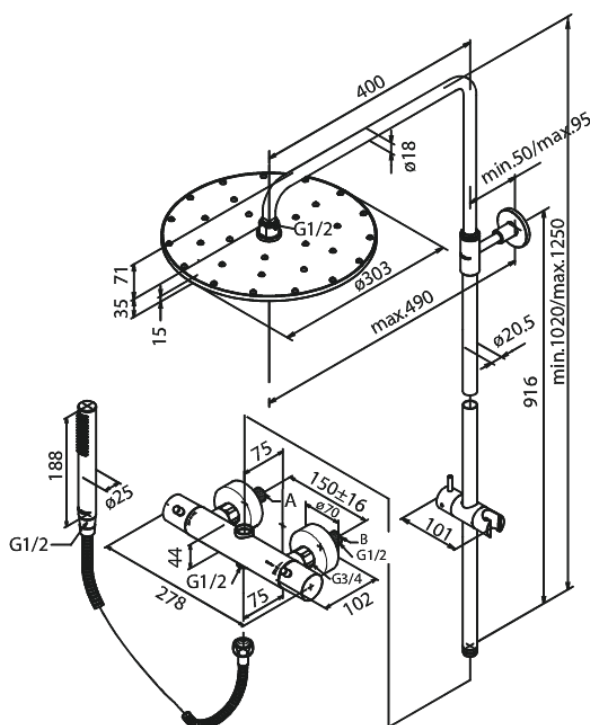

Product features

FM Mattsson Denmark ApS
Hvidkærvej 48, 5250 Odense SV, DK-56416218

+45 88 33 00 34 damixa-international@fmmattsongroup.com

Mere information på damixa.com

damixa