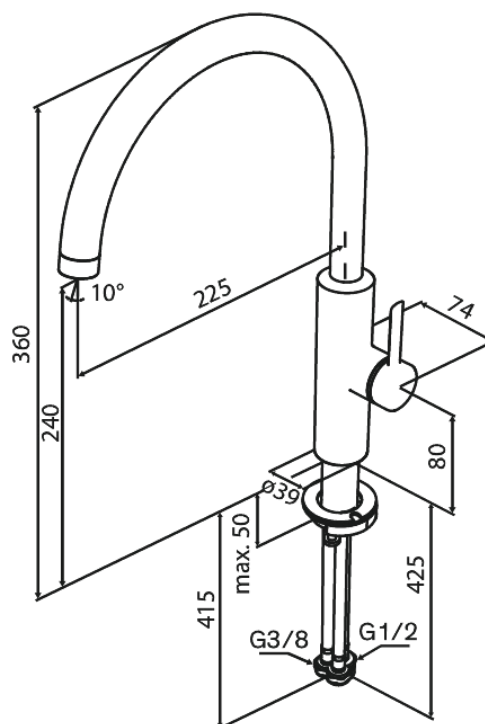

Product features

FM Mattsson Denmark ApS
Hvidkærvej 48, 5250 Odense SV, DK-56416218

+45 88 33 00 34 danmark@fmmattssongroup.com

Mere information på damixa.com

damixa