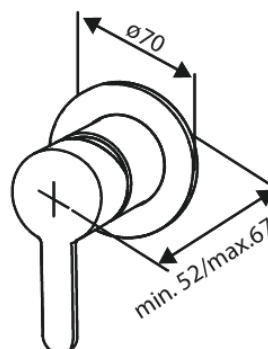

FM Mattsson Denmark ApS
Hvidkærvej 48, 5250 Odense SV, DK-56416218

+45 88 33 00 34 danmark@fmmattssongroup.com

Mere information på damixa.com

damixa