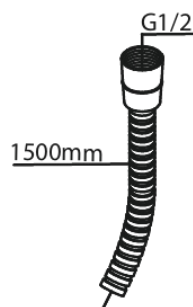

Product features

FM Mattsson Denmark ApS
Hvidkærvej 48, 5250 Odense SV, DK-56416218

+45 88 33 00 34 danmark@fmmattssongroup.com

Mere information på damixa.com

damixa