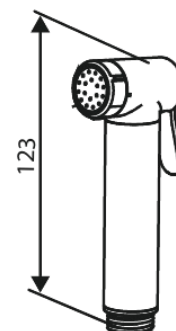

Product features

FM Mattsson Denmark ApS
Hvidkærvej 48, 5250 Odense SV, DK-56416218

+45 88 33 00 34 danmark@fmmattssongroup.com

Mere information på damixa.com

damixa