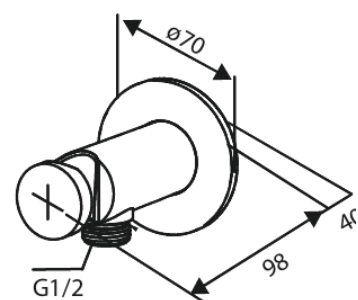

FM Mattsson Denmark ApS
Hvidkærvej 48, 5250 Odense SV, DK-56416218

+45 88 33 00 34 danmark@fmmattssongroup.com

Mere information på damixa.com

damixa