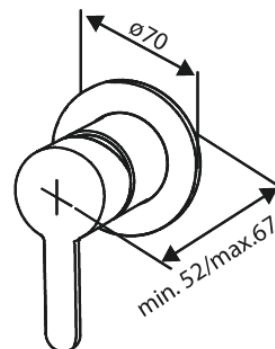

FM Mattsson Denmark ApS
Hvidkærvej 48, 5250 Odense SV, DK-56416218

+45 88 33 00 34 danmark@fmmattssongroup.com

Mere information på damixa.com

damixa