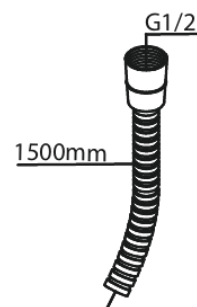

Product features

FM Mattsson Denmark ApS
Hvidkærvej 48, 5250 Odense SV, DK-56416218

+45 88 33 00 34 danmark@fmmattssongroup.com

Mere information på damixa.com

damixa