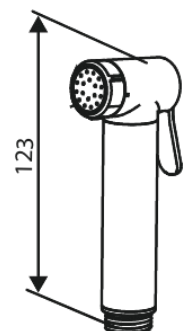

Product features

FM Mattsson Denmark ApS
Hvidkærvej 48, 5250 Odense SV, DK-56416218

+45 88 33 00 34 danmark@fmmattssongroup.com

Mere information på damixa.com

damixa