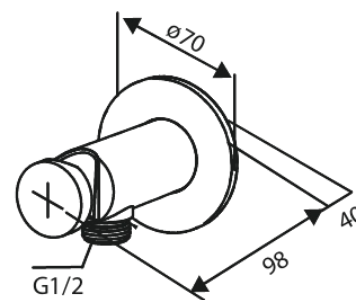

FM Mattsson Denmark ApS
Hvidkærvej 48, 5250 Odense SV, DK-56416218

+45 88 33 00 34 danmark@fmmattssongroup.com

Mere information på damixa.com

damixa