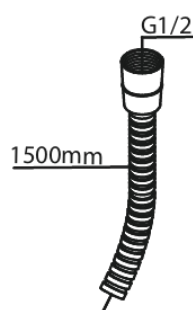

Product features

FM Mattsson Denmark ApS
Hvidkærvej 48, 5250 Odense SV, DK-56416218

+45 88 33 00 34 danmark@fmmattssongroup.com

Mere information på damixa.com

damixa