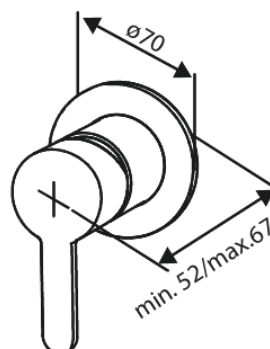

FM Mattsson Denmark ApS
Hvidkærvej 48, 5250 Odense SV, DK-56416218

+45 88 33 00 34 danmark@fmmattssongroup.com

Mere information på damixa.com

damixa