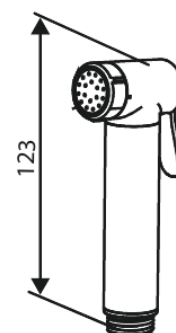

Product features

FM Mattsson Denmark ApS
Hvidkærvej 48, 5250 Odense SV, DK-56416218

+45 88 33 00 34 danmark@fmmattssongroup.com

Mere information på damixa.com

damixa