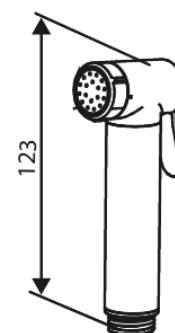

Product features

FM Mattsson Denmark ApS
Hvidkærvej 48, 5250 Odense SV, DK-56416218

+45 88 33 00 34 danmark@fmmattssongroup.com

Mere information på damixa.com

damixa