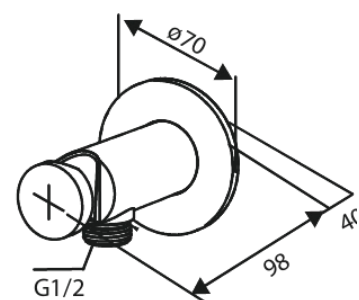

FM Mattsson Denmark ApS
Hvidkærvej 48, 5250 Odense SV, DK-56416218

+45 88 33 00 34 danmark@fmmattssongroup.com

Mere information på damixa.com

damixa