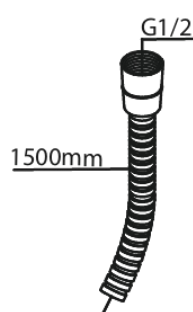

Product features

FM Mattsson Denmark ApS
Hvidkærvej 48, 5250 Odense SV, DK-56416218

+45 88 33 00 34 danmark@fmmattssongroup.com

Mere information på damixa.com

damixa