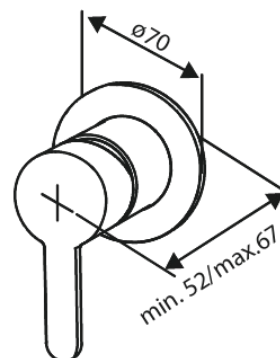

Product features

FM Mattsson Denmark ApS
Hvidkærvej 48, 5250 Odense SV, DK-56416218

+45 88 33 00 34 danmark@fmmattssongroup.com

Mere information på damixa.com

damixa