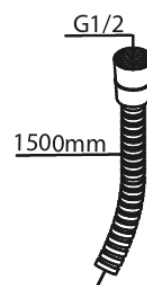

Product features

FM Mattsson Denmark ApS
Hvidkærvej 48, 5250 Odense SV, DK-56416218

+45 88 33 00 34 danmark@fmmattssongroup.com

Mere information på damixa.com

damixa