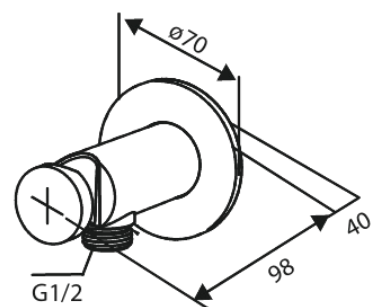

Product features

FM Mattsson Denmark ApS
Hvidkærvej 48, 5250 Odense SV, DK-56416218

+45 88 33 00 34 danmark@fmmattssongroup.com

Mere information på damixa.com

damixa