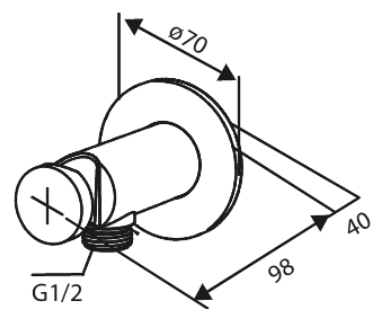

Product features

FM Mattsson Denmark ApS
Hvidkærvej 48, 5250 Odense SV, DK-56416218

+45 88 33 00 34 danmark@fmmattssongroup.com

Mere information på damixa.com

damixa