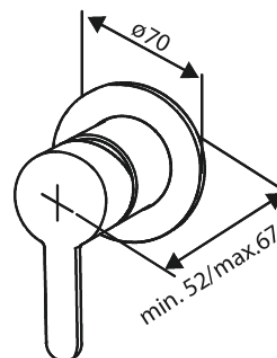

Product features

FM Mattsson Denmark ApS
Hvidkærvej 48, 5250 Odense SV, DK-56416218

+45 88 33 00 34 danmark@fmmattssongroup.com

Mere information på damixa.com

damixa