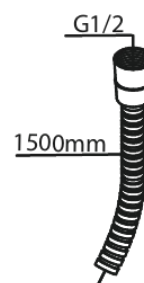

Product features

FM Mattsson Denmark ApS
Hvidkærvej 48, 5250 Odense SV, DK-56416218

+45 88 33 00 34 danmark@fmmattssongroup.com

Mere information på damixa.com

damixa