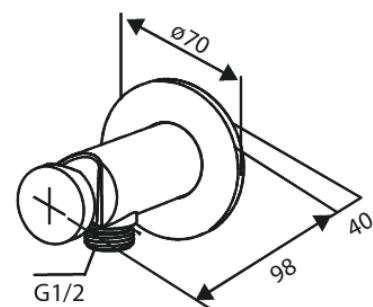

Product features

FM Mattsson Denmark ApS
Hvidkærvej 48, 5250 Odense SV, DK-56416218

+45 88 33 00 34 danmark@fmmattssongroup.com

Mere information på damixa.com

damixa