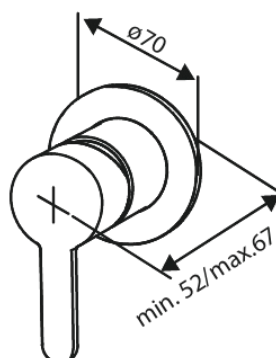

Product features

FM Mattsson Denmark ApS
Hvidkærvej 48, 5250 Odense SV, DK-56416218

+45 88 33 00 34 danmark@fmmattssongroup.com

Mere information på damixa.com

damixa