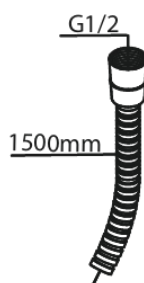

Product features

FM Mattsson Denmark ApS
Hvidkærvej 48, 5250 Odense SV, DK-56416218

+45 88 33 00 34 danmark@fmmattssongroup.com

Mere information på damixa.com

damixa