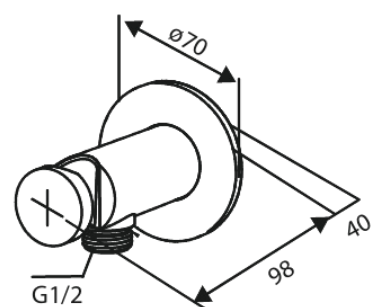

Product features

FM Mattsson Denmark ApS
Hvidkærvej 48, 5250 Odense SV, DK-56416218

+45 88 33 00 34 danmark@fmmattssongroup.com

Mere information på damixa.com

damixa