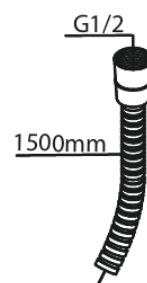

Product features

FM Mattsson Denmark ApS
Hvidkærvej 48, 5250 Odense SV, DK-56416218

+45 88 33 00 34 danmark@fmmattssongroup.com

Mere information på damixa.com

damixa