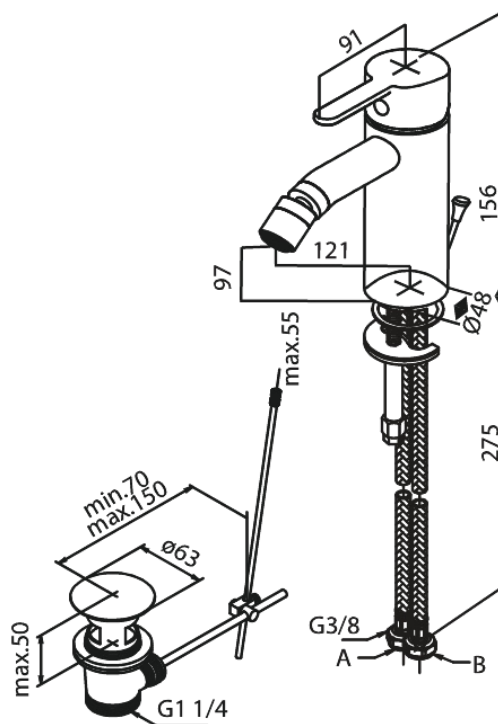

Silhouet

Bidet Mixer with pop up waste

Article no.: 748318700
Finish: Brushed Copper PVD
Series: Silhouet

EAN no.: 5708516844549

Standard features:

Ceramic cartridge
6l/min aerator
Pop up waste

Product features