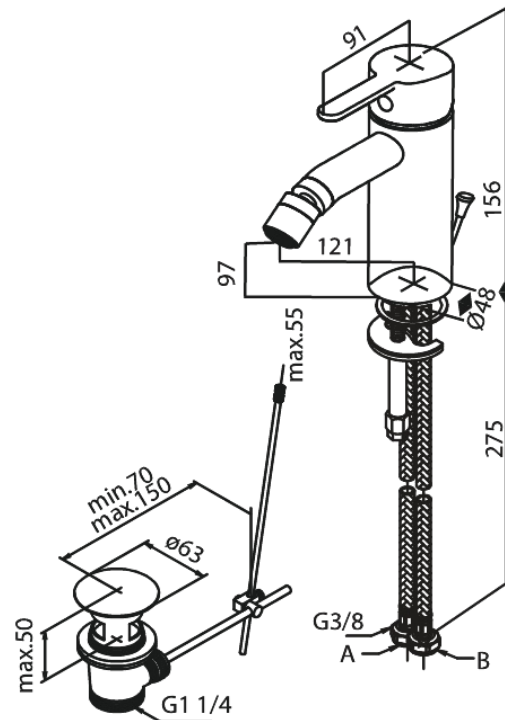

Silhouet

Bidet Mixer with pop up waste

Article no.: 748317900
Finish: Brushed Brass PVD
Series: Silhouet

EAN no.: 5708516844532

Standard features:

Ceramic cartridge
6l/min aerator
Pop up waste

Product features