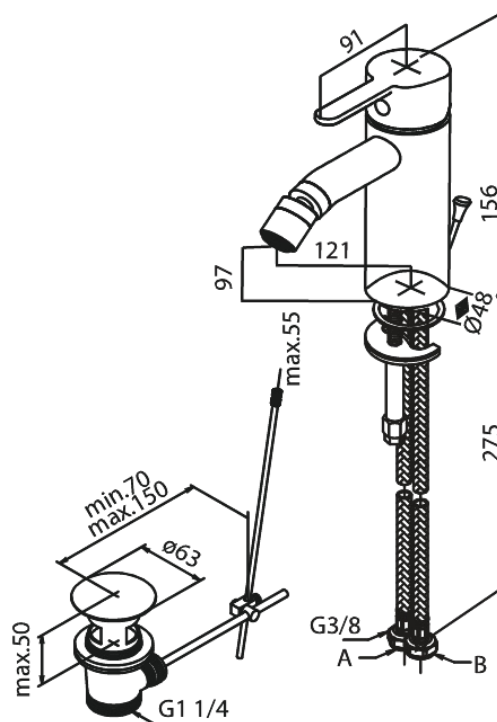

Silhouet

Bidet Mixer with pop up waste

Article no.: 748316100
Finish: Matt black
Series: Silhouet

EAN no.: 5708516844525

Standard features:

Ceramic cartridge
6l/min aerator
Pop up waste

Product features

FM Mattsson Denmark ApS
Hvidkærvej 48, 5250 Odense SV, DK-56416218