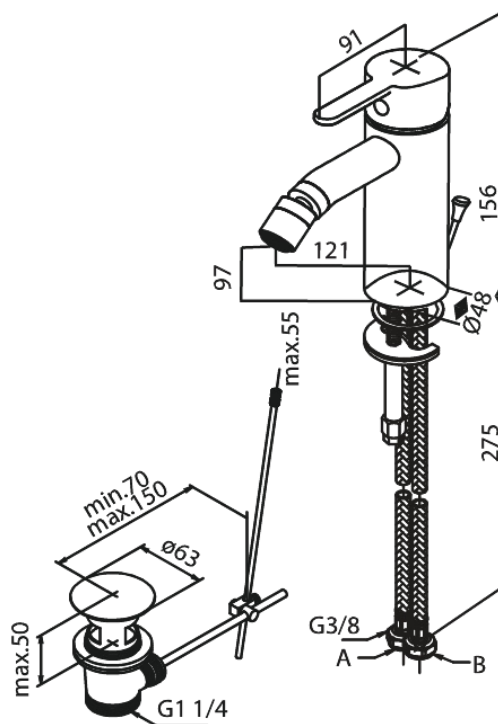

Product features

FM Mattsson Denmark ApS
Hvidkærvej 48, 5250 Odense SV, DK-56416218

+45 88 33 00 34 danmark@fmmattssongroup.com

Mere information på damixa.com

damixa