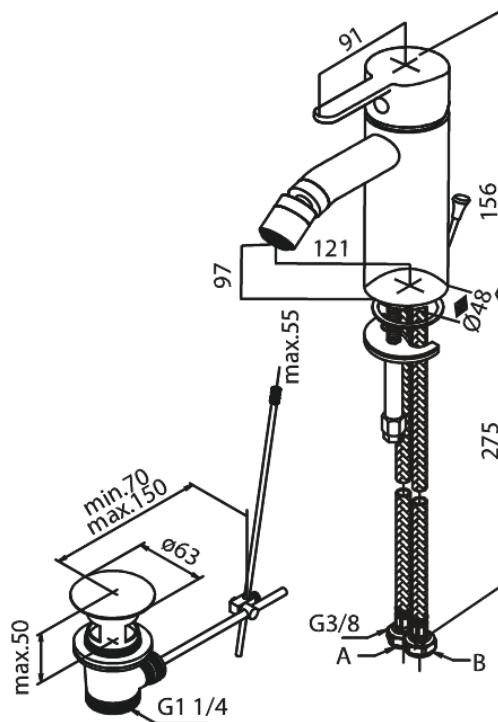

Product features

FM Mattsson Denmark ApS
Hvidkærvej 48, 5250 Odense SV, DK-56416218

+45 88 33 00 34 danmark@fmmattssongroup.com

Mere information på damixa.com

damixa