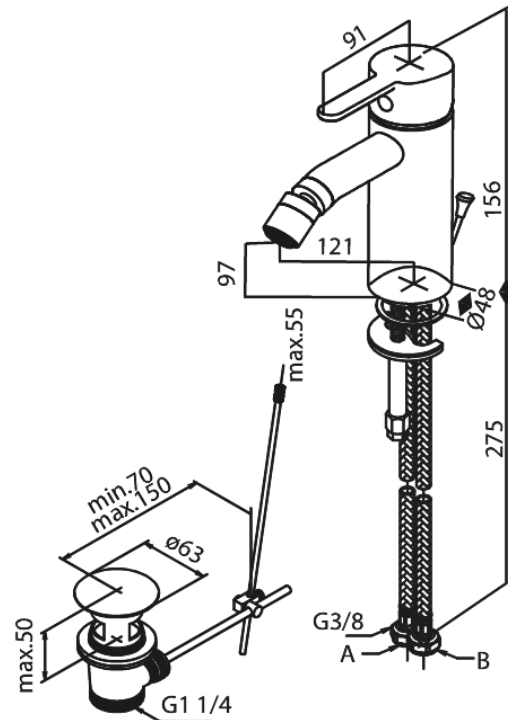

Silhouet

Bidet Mixer with pop up waste

Article no.: 748310000
Finish: Chrome
Series: Silhouet

EAN no.: 5708516844495

Standard features:

Ceramic cartridge
6l/min aerator
Pop up waste

Product features

FM Mattsson Denmark ApS
Hvidkærvej 48, 5250 Odense SV, DK-56416218