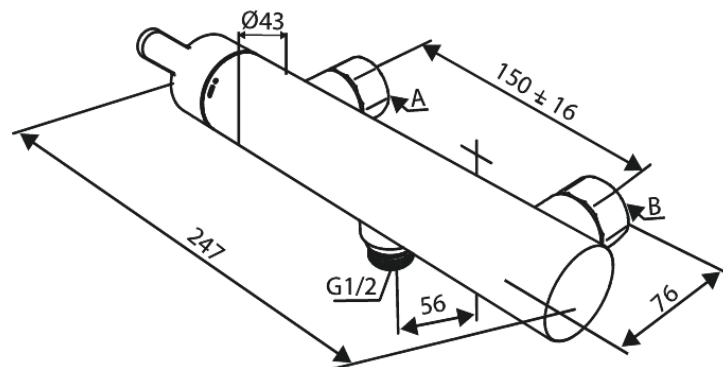

FM Mattsson Denmark ApS
Hvidkærvej 48, 5250 Odense SV, DK-56416218

+45 88 33 00 34 danmark@fmmattssongroup.com

Mere information på damixa.com

damixa