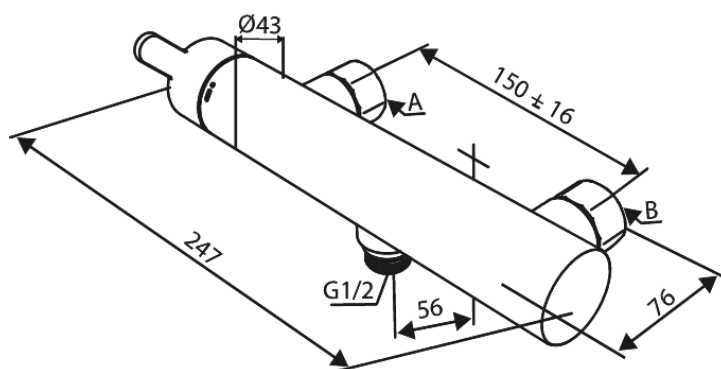

FM Mattsson Denmark ApS
Hvidkærvej 48, 5250 Odense SV, DK-56416218

+45 88 33 00 34 danmark@fmmattssongroup.com

Mere information på damixa.com

damixa