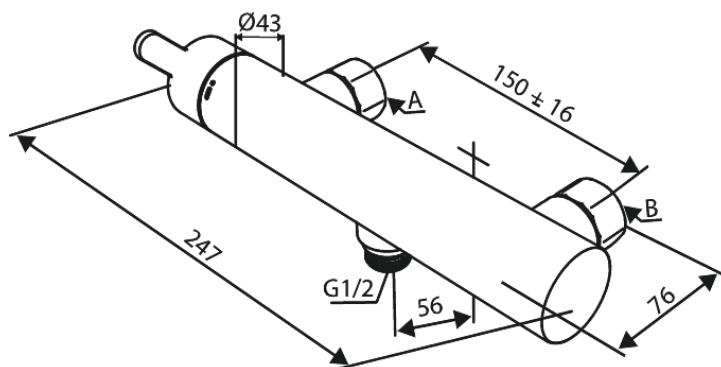

FM Mattsson Denmark ApS
Hvidkærvej 48, 5250 Odense SV, DK-56416218

+45 88 33 00 34 danmark@fmmattssongroup.com

Mere information på damixa.com

damixa