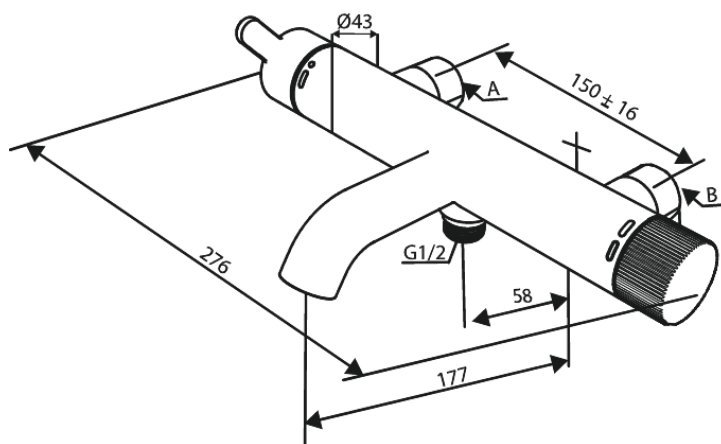

FM Mattsson Denmark ApS
Hvidkærvej 48, 5250 Odense SV, DK-56416218

+45 88 33 00 34 danmark@fmmattssongroup.com

Mere information på damixa.com

damixa